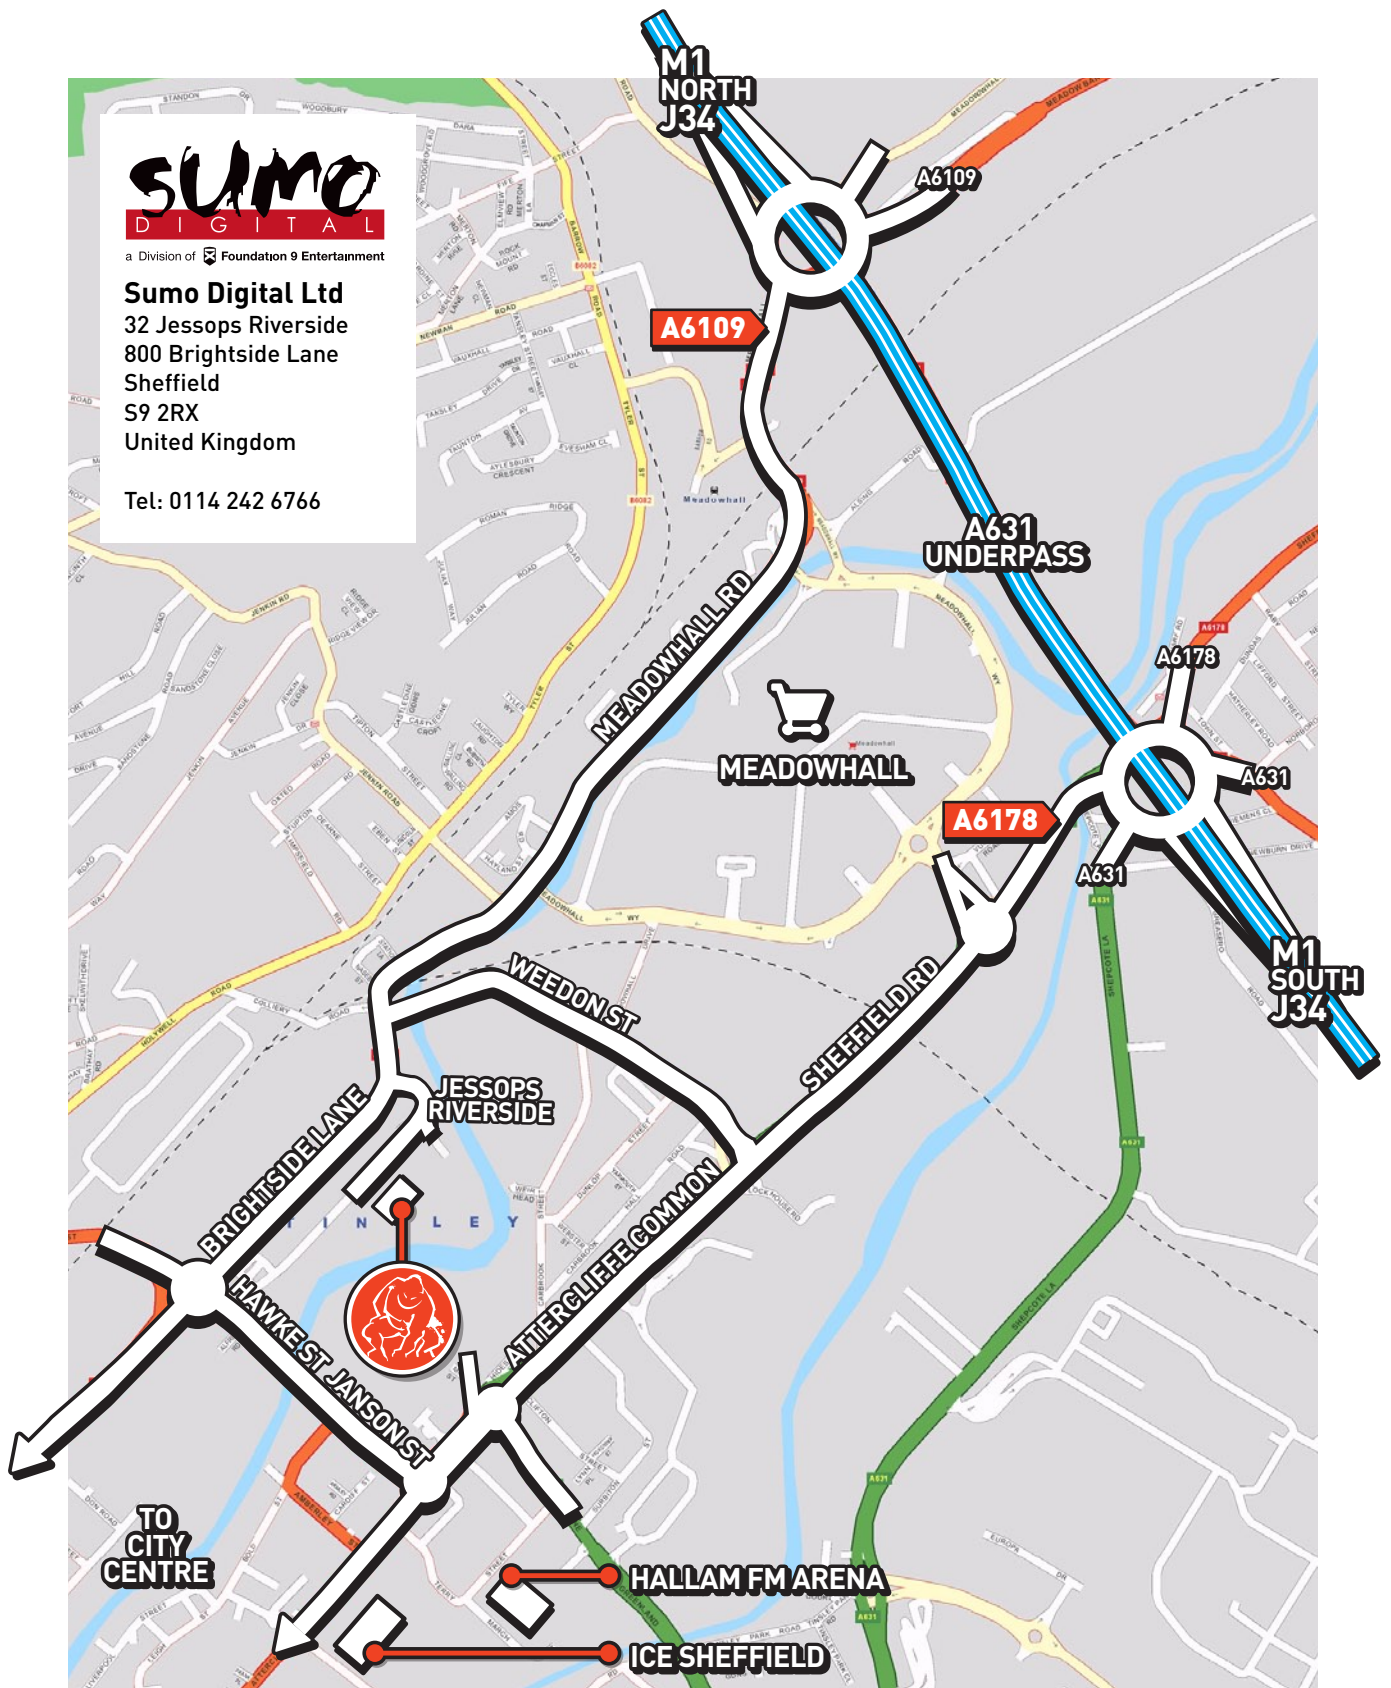

SUMO
DIGITAL

a Division of Foundation 9 Entertainment

Sumo Digital Ltd
32 Jessops Riverside
800 Brightside Lane
Sheffield
S9 2RX
United Kingdom

Tel: 0114 242 6766

ROAD DIRECTIONS TO SUMO DIGITAL

FROM THE SOUTH (From the M1)

- Exit the M1 at J34 and take the 2nd exit at the roundabout (A6178 Meadowhall Centre)
- Proceed straight on at the roundabout (signposted Hallam FM Arena) stay in the right hand lane
- Turn right at the lights onto Weedon Street (signposted Brightside)
- Proceed along Weedon Street until the junction and turn left. Take the next left into Jessops Riverside.

FROM THE NORTH (From the M1)

- Exit the M1 at J34 and take the 4th exit at the roundabout (A6109 Meadowhall Centre)
- Proceed through the first set of lights, keeping in the right lane, take a right (signposted City Centre)
- Go straight through 2 sets of lights, keeping in the left lane.
- After passing under a bridge take the 2nd left into Jessops Riverside.